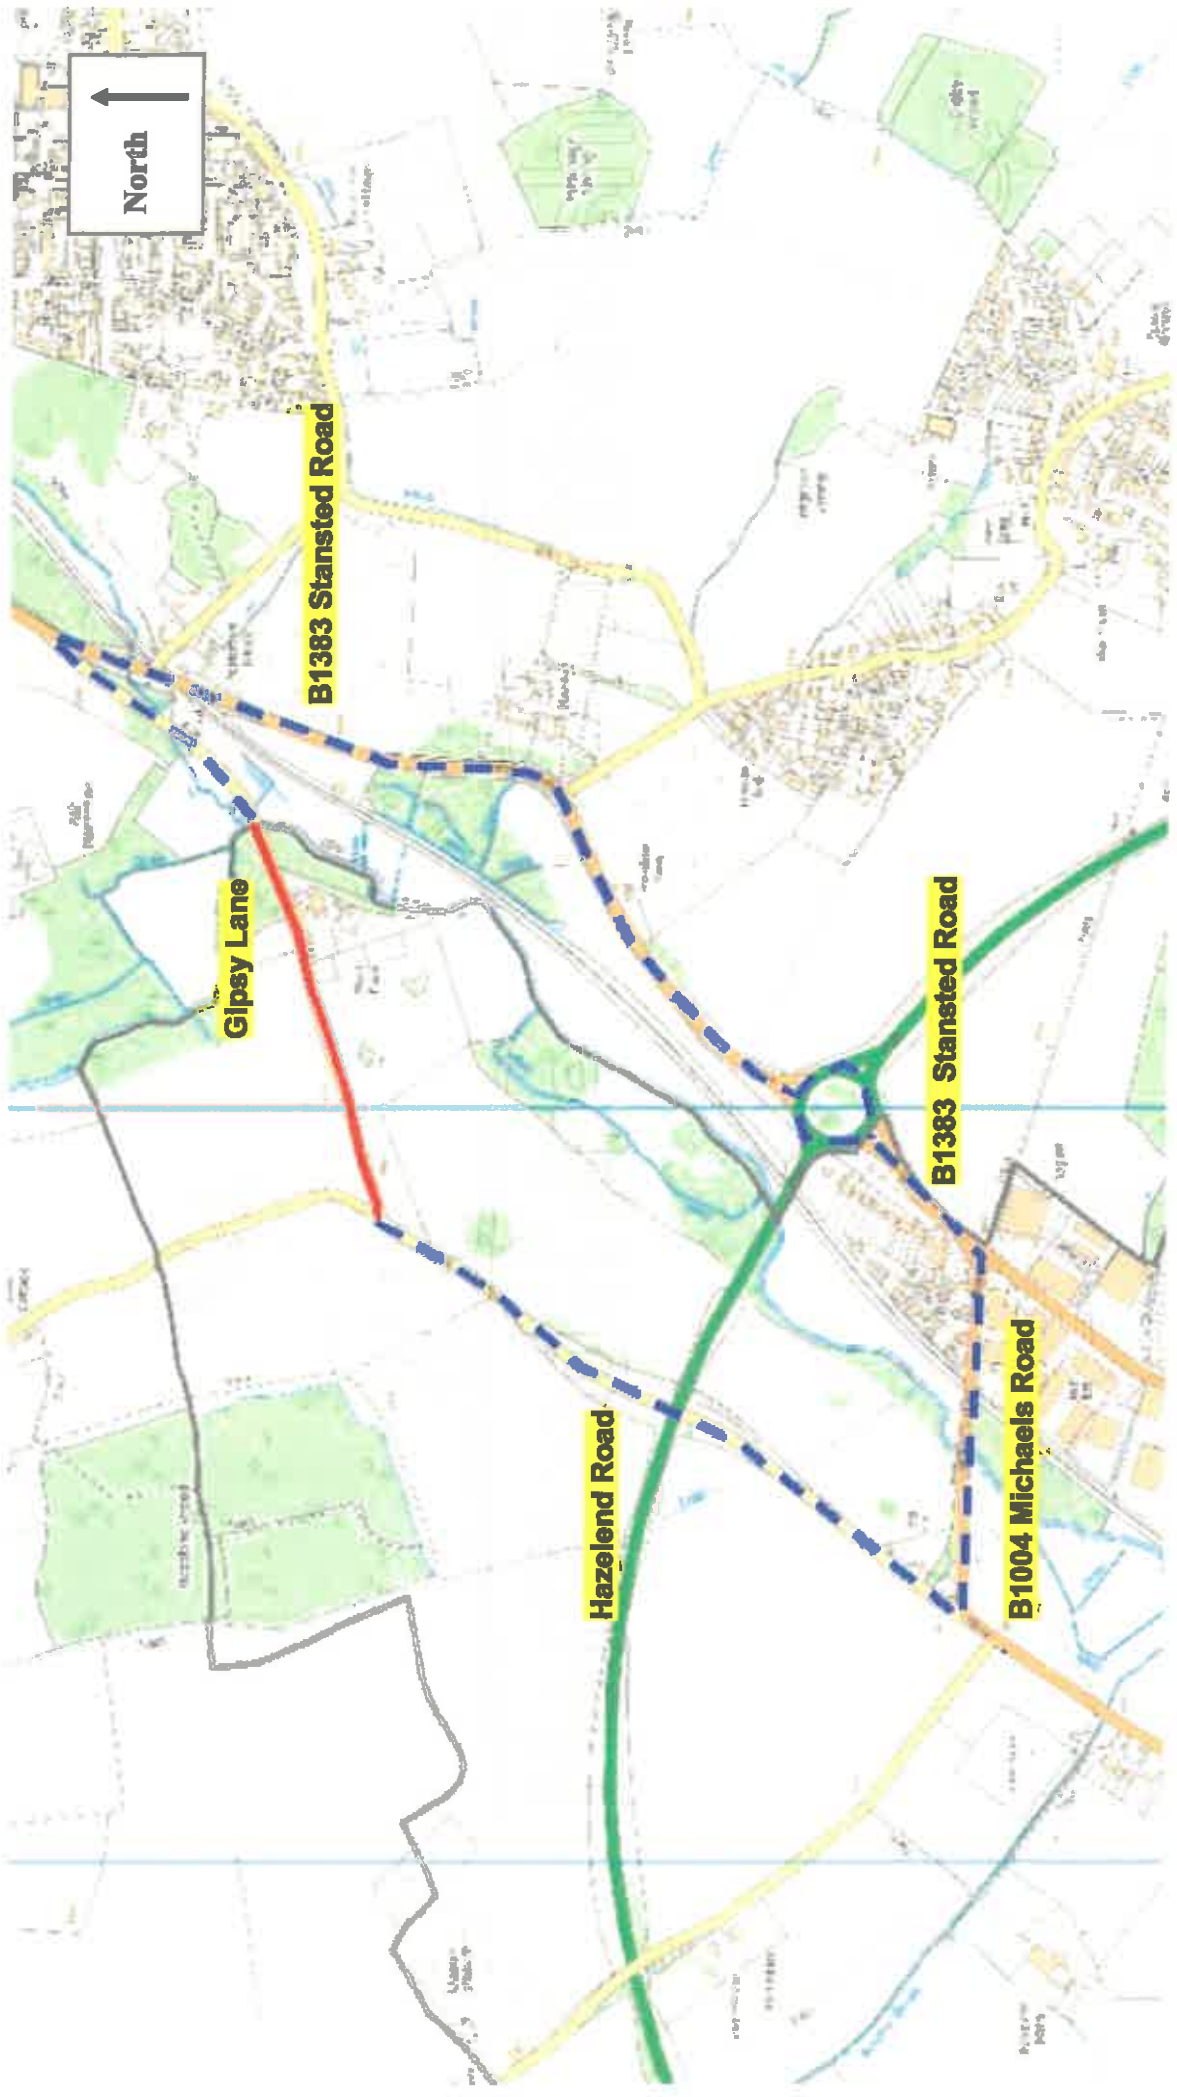

TEMPORARY TRAFFIC REGULATION ORDER

CWY181381 Heath Row

-  Road Closure & Waiting Restrictions
-  Diversion

© Crown copyright and database rights 2015 Ordnance Survey 100019606
 You are not permitted to copy, sub-licence, distribute or sell any of this data to third parties in any form. (This restriction may not apply to RCC and its licensed contractors, agents & partners.)

TEMPORARY TRAFFIC REGULATION ORDER

CWY181199 Obrey Way

— Road Closure
& Waiting Restrictions

--- Diversion

© Crown copyright and database rights 2015 Ordnance Survey 100019606
 You are not permitted to copy, sub-licence, distribute or sell any of this data to third parties in any form. (This restriction may not apply to HCC and its licensed contractors, agents & partners.)

TEMPORARY TRAFFIC REGULATION ORDER

CWY180904 Farnham Road

— Road Closure
& Waiting Restrictions

..... Diversion

TEMPORARY TRAFFIC REGULATION ORDER

CWY180906 Gipsy Lane

- Road Closure & Waiting Restrictions
- - - - Diversion