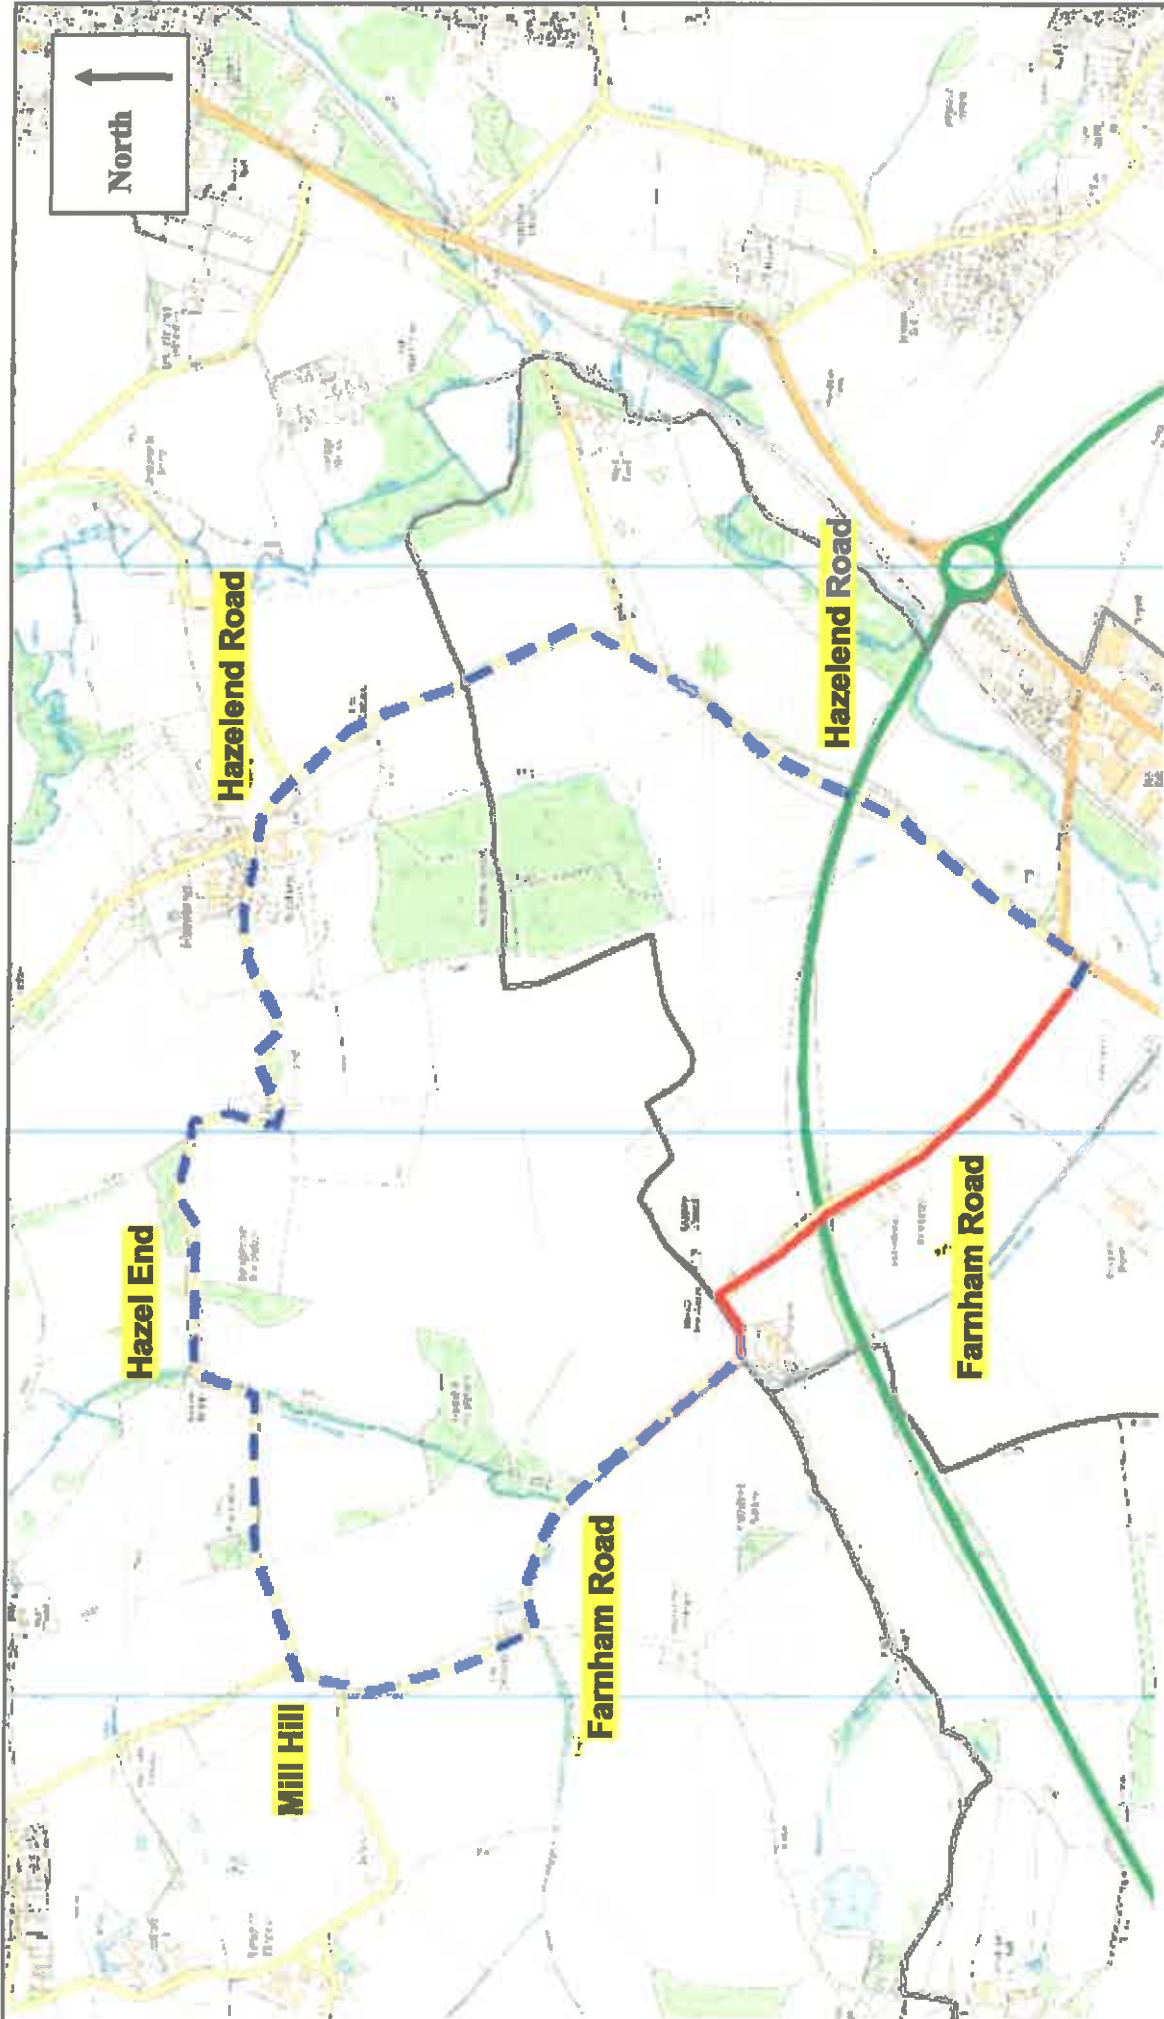

TEMPORARY TRAFFIC REGULATION ORDER

CWY181381 Heath Row

-  Road Closure & Waiting Restrictions
-  Diversion

© Crown copyright and database rights 2015 Ordnance Survey 100019606
 You are not permitted to copy, sub-licence, distribute or sell any of this data to third parties in any form. (This restriction may not apply to RCC and its licensed contractors, agents & partners.)

TEMPORARY TRAFFIC REGULATION ORDER

CWY181199 Obrey Way

— Road Closure
& Waiting Restrictions

--- Diversion

© Crown copyright and database rights 2015 Ordnance Survey 100019606
 You are not permitted to copy, sub-licence, distribute or sell any of this data to third parties in any form. (This restriction may not apply to HCC and its licensed contractors, agents & partners.)