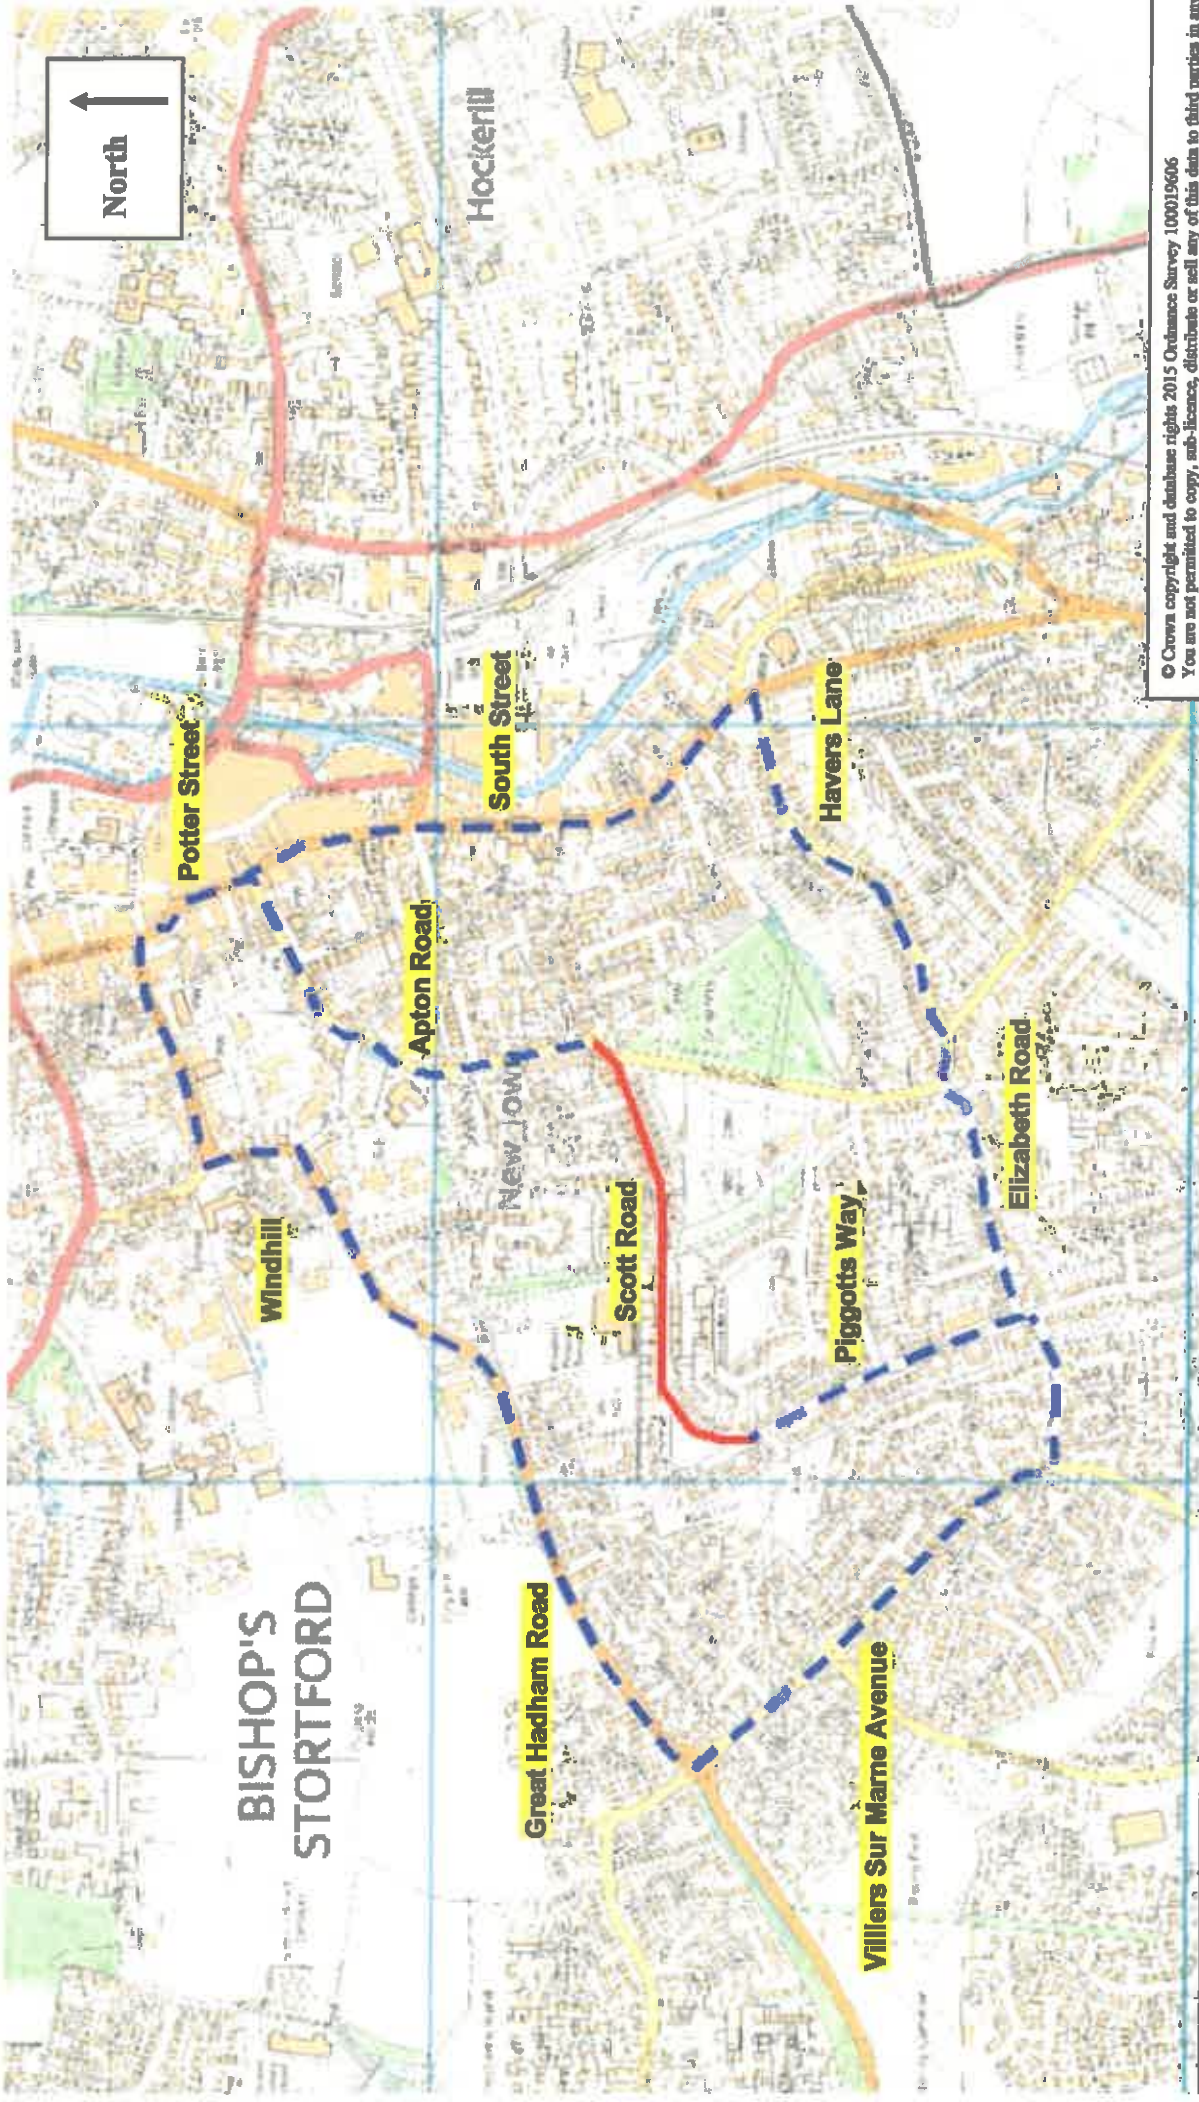

TEMPORARY TRAFFIC REGULATION ORDER

CWY181381 Heath Row

-  Road Closure & Waiting Restrictions
-  Diversion

© Crown copyright and database rights 2015 Ordnance Survey 100019606
 You are not permitted to copy, sub-licence, distribute or sell any of this data to third parties in any form. (This restriction may not apply to RCC and its licensed contractors, agents & partners.)

TEMPORARY TRAFFIC REGULATION ORDER

CWY181199 Obrey Way

— Road Closure
& Waiting Restrictions

--- Diversion

© Crown copyright and database rights 2015 Ordnance Survey 100019606
 You are not permitted to copy, sub-licence, distribute or sell any of this data to third parties in any form. (This restriction may not apply to HCC and its licensed contractors, agents & partners.)

TEMPORARY TRAFFIC REGULATION ORDER

CWY180904 Farnham Road

— Road Closure
& Waiting Restrictions

..... Diversion

TEMPORARY TRAFFIC REGULATION ORDER

CWY180906 Gipsy Lane

- Road Closure & Waiting Restrictions
- - - - Diversion