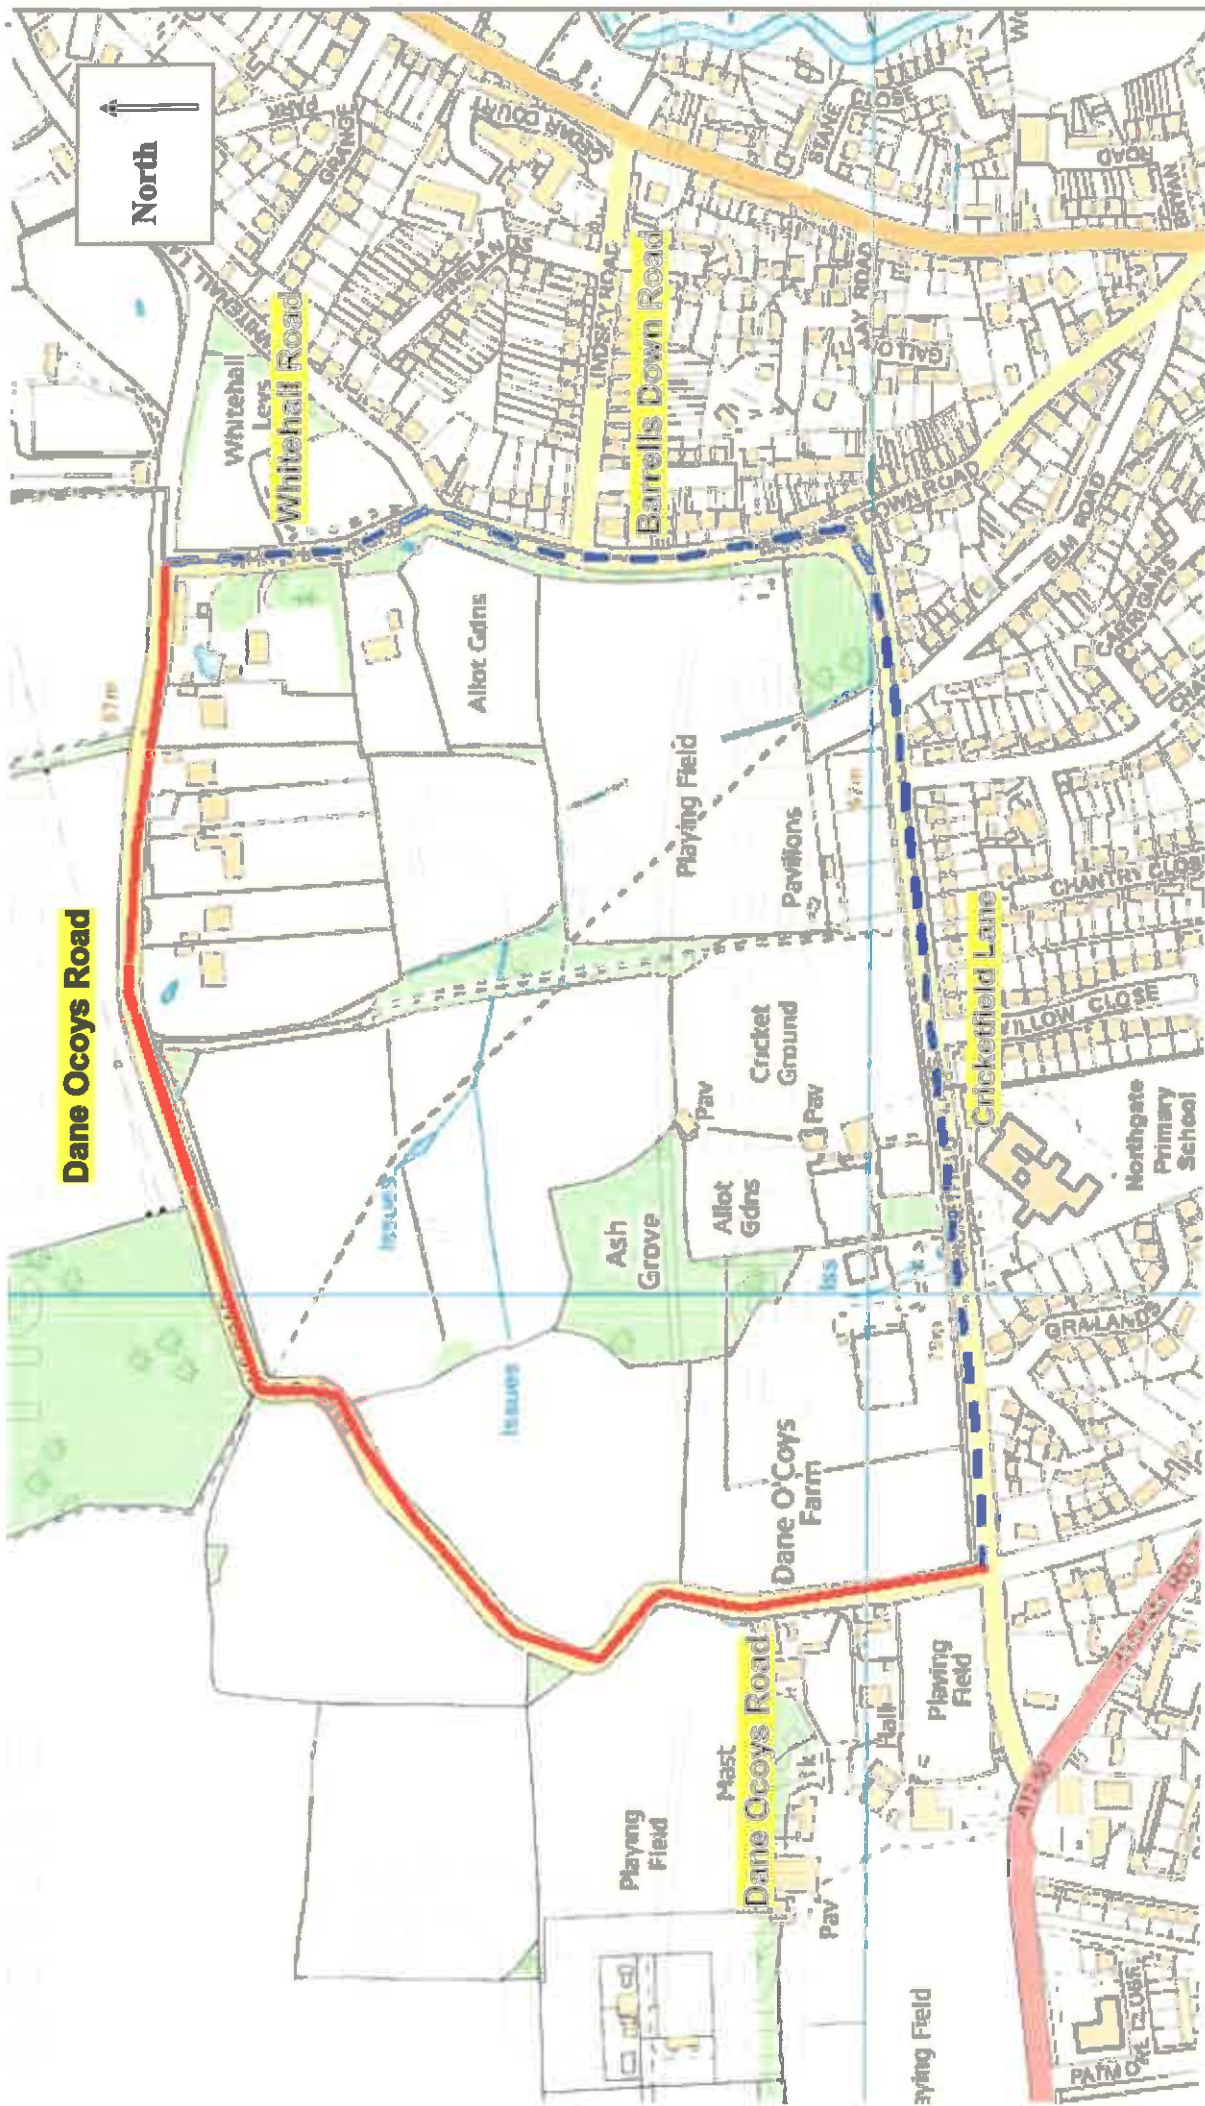

© Crown copyright and database rights 2015 Ordnance Survey 100019606
You are not permitted to copy, sub-licence, distribute or sell any of this data to third parties in any form. (This restriction may not apply to HCC and its licensed contractors, agents & partners.)