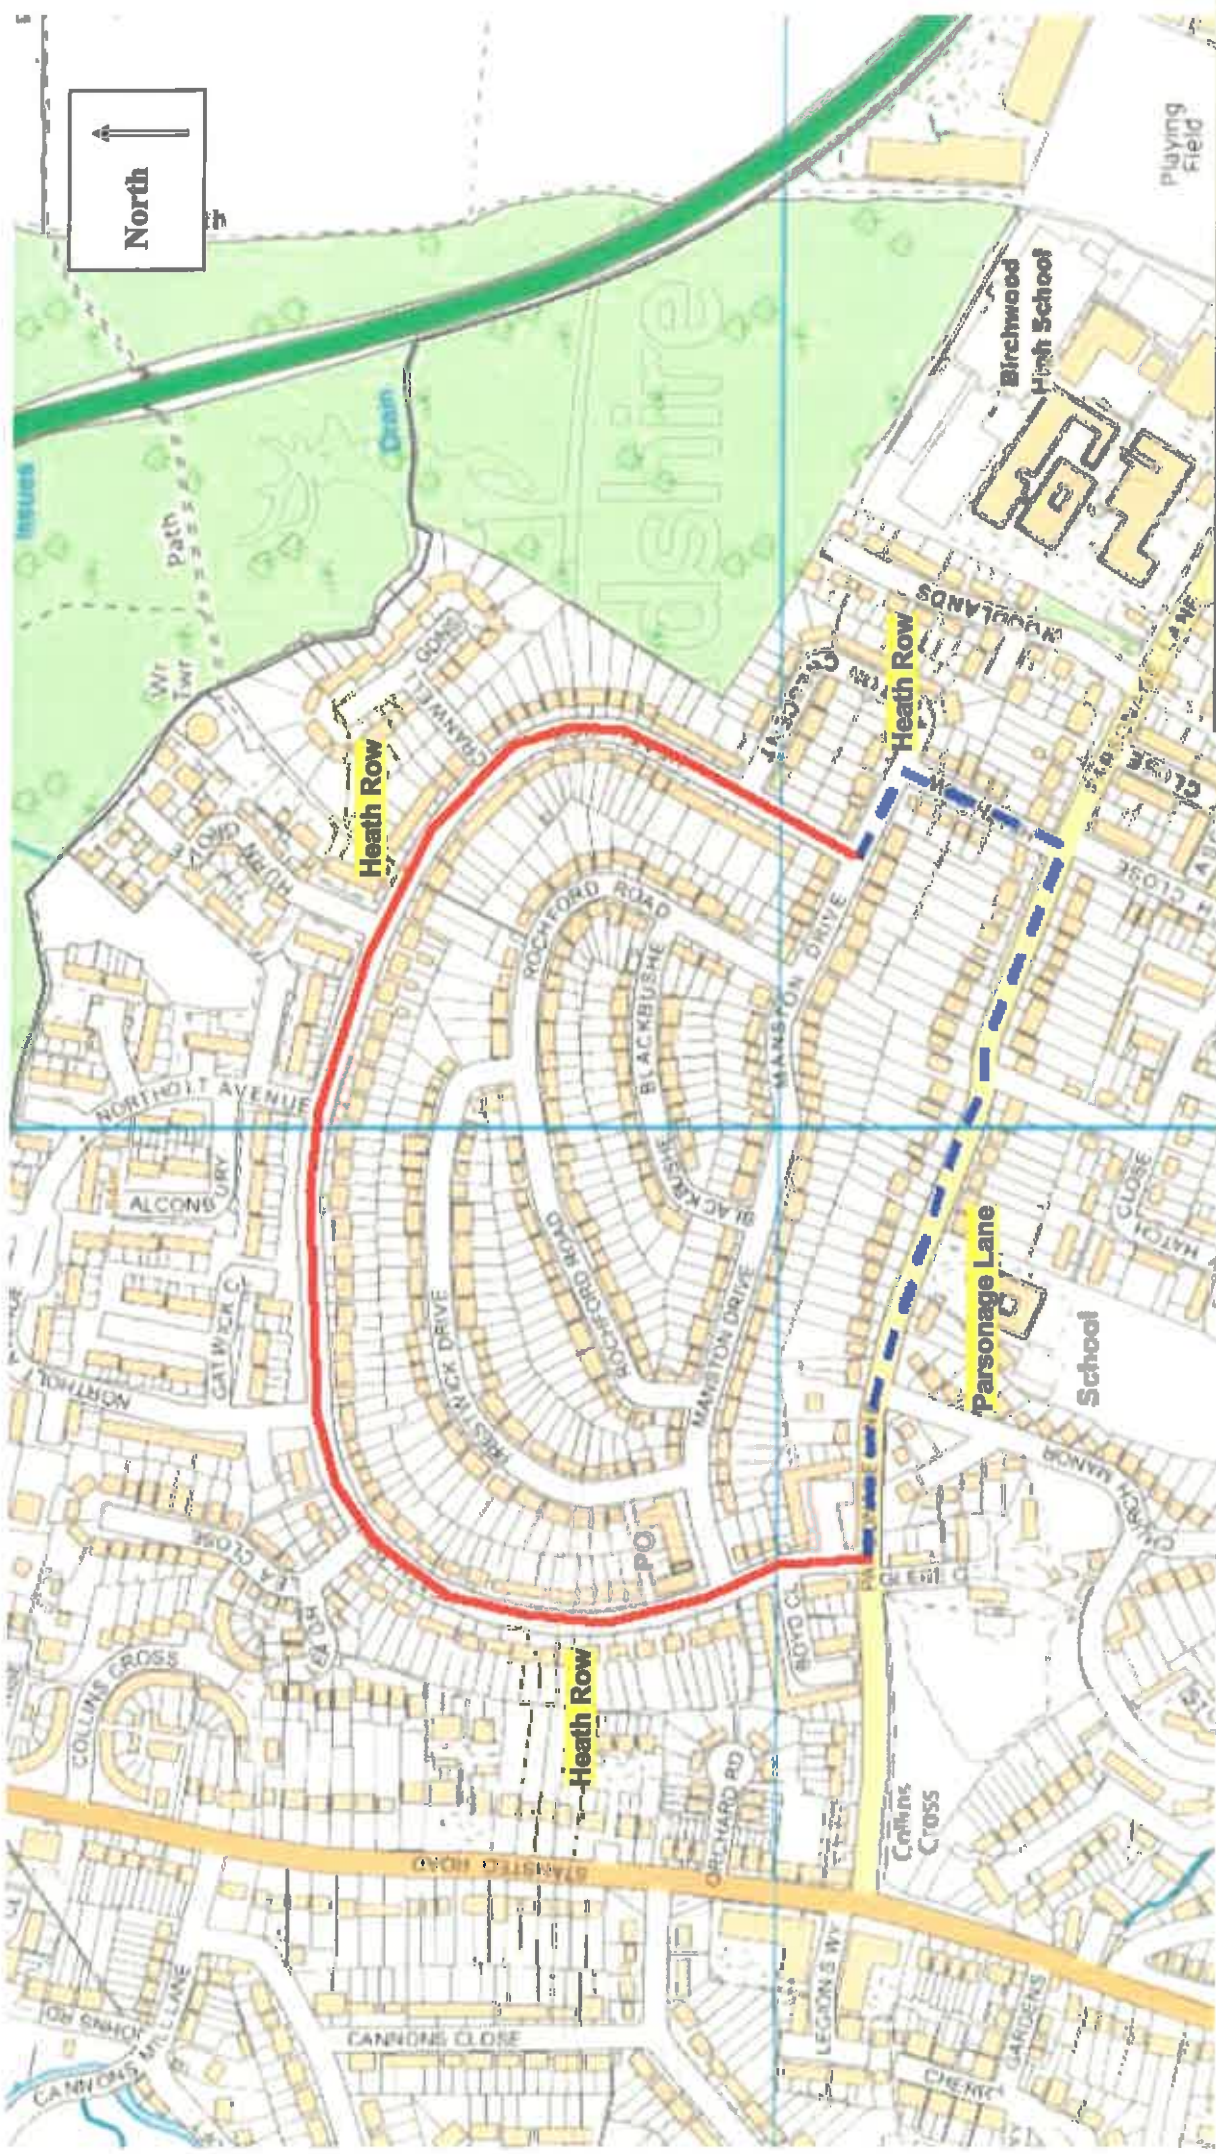

TEMPORARY TRAFFIC REGULATION ORDER

CWY181120 3U42 (unnamed road)

	Road Closure & Waiting Restrictions
	Diversion

© Crown copyright and database rights 2015 Ordnance Survey 100019606
 You are not permitted to copy, sub-licence, distribute or sell any of this data to third parties in any form. (This restriction may not apply to HCC and its licensed contractors, agents & partners.)

TEMPORARY TRAFFIC REGULATION ORDER

CWY180899 C15 (unnamed road)

- Road Closure & Waiting Restrictions
- - - - Diversion

© Crown copyright and database rights 2015 Ordnance Survey 100019606
You are not permitted to copy, sub-licence, distribute or sell any of this data to third parties in any form. (This restriction may not apply to HCC and its licensed contractors, agents & partners.)

TEMPORARY TRAFFIC REGULATION ORDER

CWY181381 Heath Row

-  Road Closure & Waiting Restrictions
-  Diversion

© Crown copyright and database rights 2015 Ordnance Survey 100019606
 You are not permitted to copy, sub-licence, distribute or sell any of this data to third parties in any form. (This restriction may not apply to RCC and its licensed contractors, agents & partners.)

TEMPORARY TRAFFIC REGULATION ORDER

CWY181199 Obrey Way

— Road Closure
& Waiting Restrictions

--- Diversion

© Crown copyright and database rights 2015 Ordnance Survey 100019606
 You are not permitted to copy, sub-licence, distribute or sell any of this data to third parties in any form. (This restriction may not apply to HCC and its licensed contractors, agents & partners.)