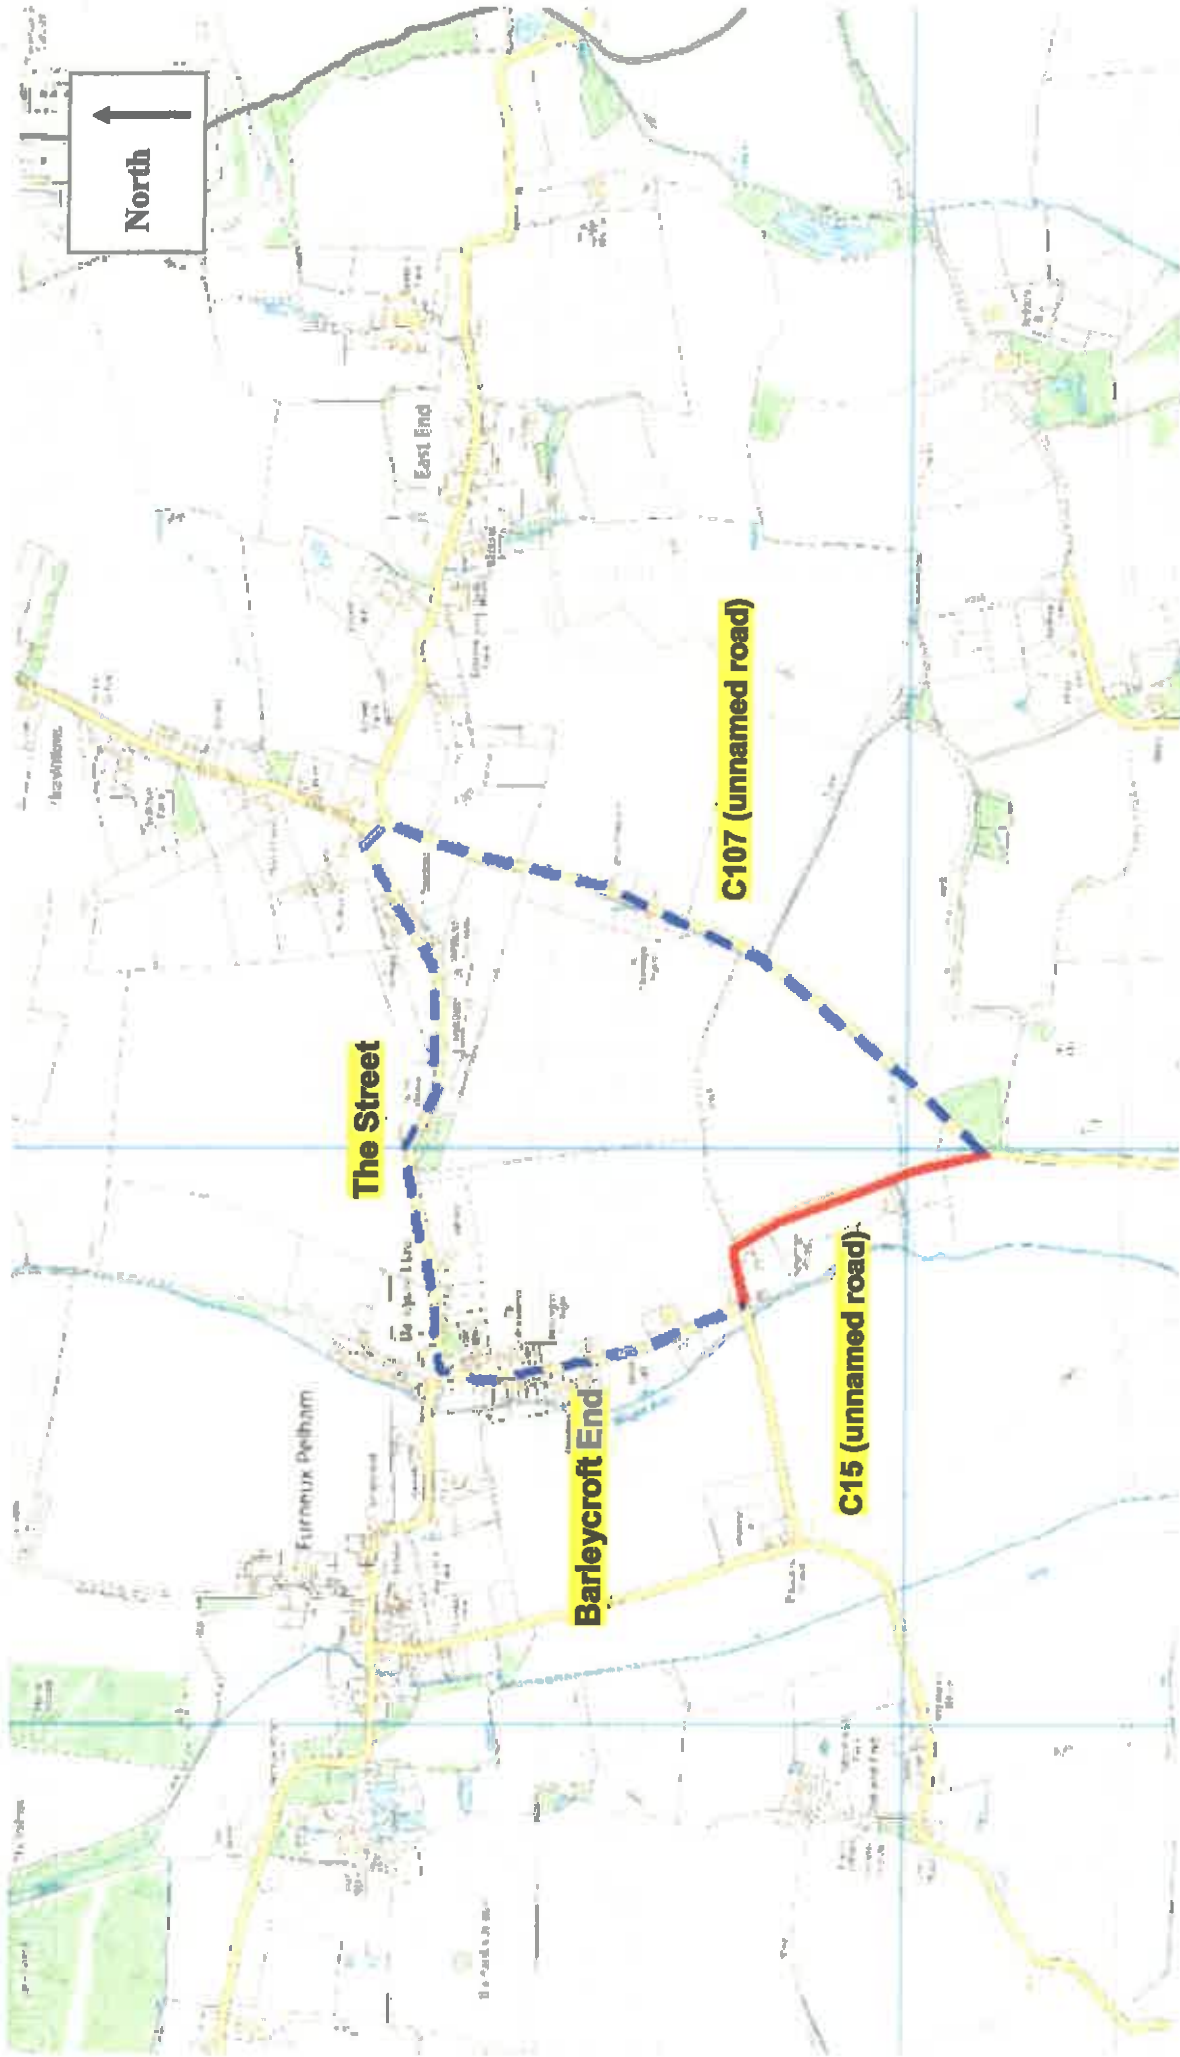

TEMPORARY TRAFFIC REGULATION ORDER

CWY181120 3U42 (unnamed road)

	Road Closure & Waiting Restrictions
	Diversion

© Crown copyright and database rights 2015 Ordnance Survey 100019606
 You are not permitted to copy, sub-licence, distribute or sell any of this data to third parties in any form. (This restriction may not apply to HCC and its licensed contractors, agents & partners.)

TEMPORARY TRAFFIC REGULATION ORDER

CWY180899 C15 (unnamed road)

- Road Closure & Waiting Restrictions
- - - - Diversion

© Crown copyright and database rights 2015 Ordnance Survey 100019606
You are not permitted to copy, sub-licence, distribute or sell any of this data to third parties in any form. (This restriction may not apply to HCC and its licensed contractors, agents & partners.)

TEMPORARY TRAFFIC REGULATION ORDER

CWY181381 Heath Row

-  Road Closure & Waiting Restrictions
-  Diversion

© Crown copyright and database rights 2015 Ordnance Survey 100019606
 You are not permitted to copy, sub-licence, distribute or sell any of this data to third parties in any form. (This restriction may not apply to RCC and its licensed contractors, agents & partners.)

TEMPORARY TRAFFIC REGULATION ORDER

CWY181199 Obrey Way

— Road Closure
& Waiting Restrictions

--- Diversion

© Crown copyright and database rights 2015 Ordnance Survey 100019606
 You are not permitted to copy, sub-licence, distribute or sell any of this data to third parties in any form. (This restriction may not apply to HCC and its licensed contractors, agents & partners.)