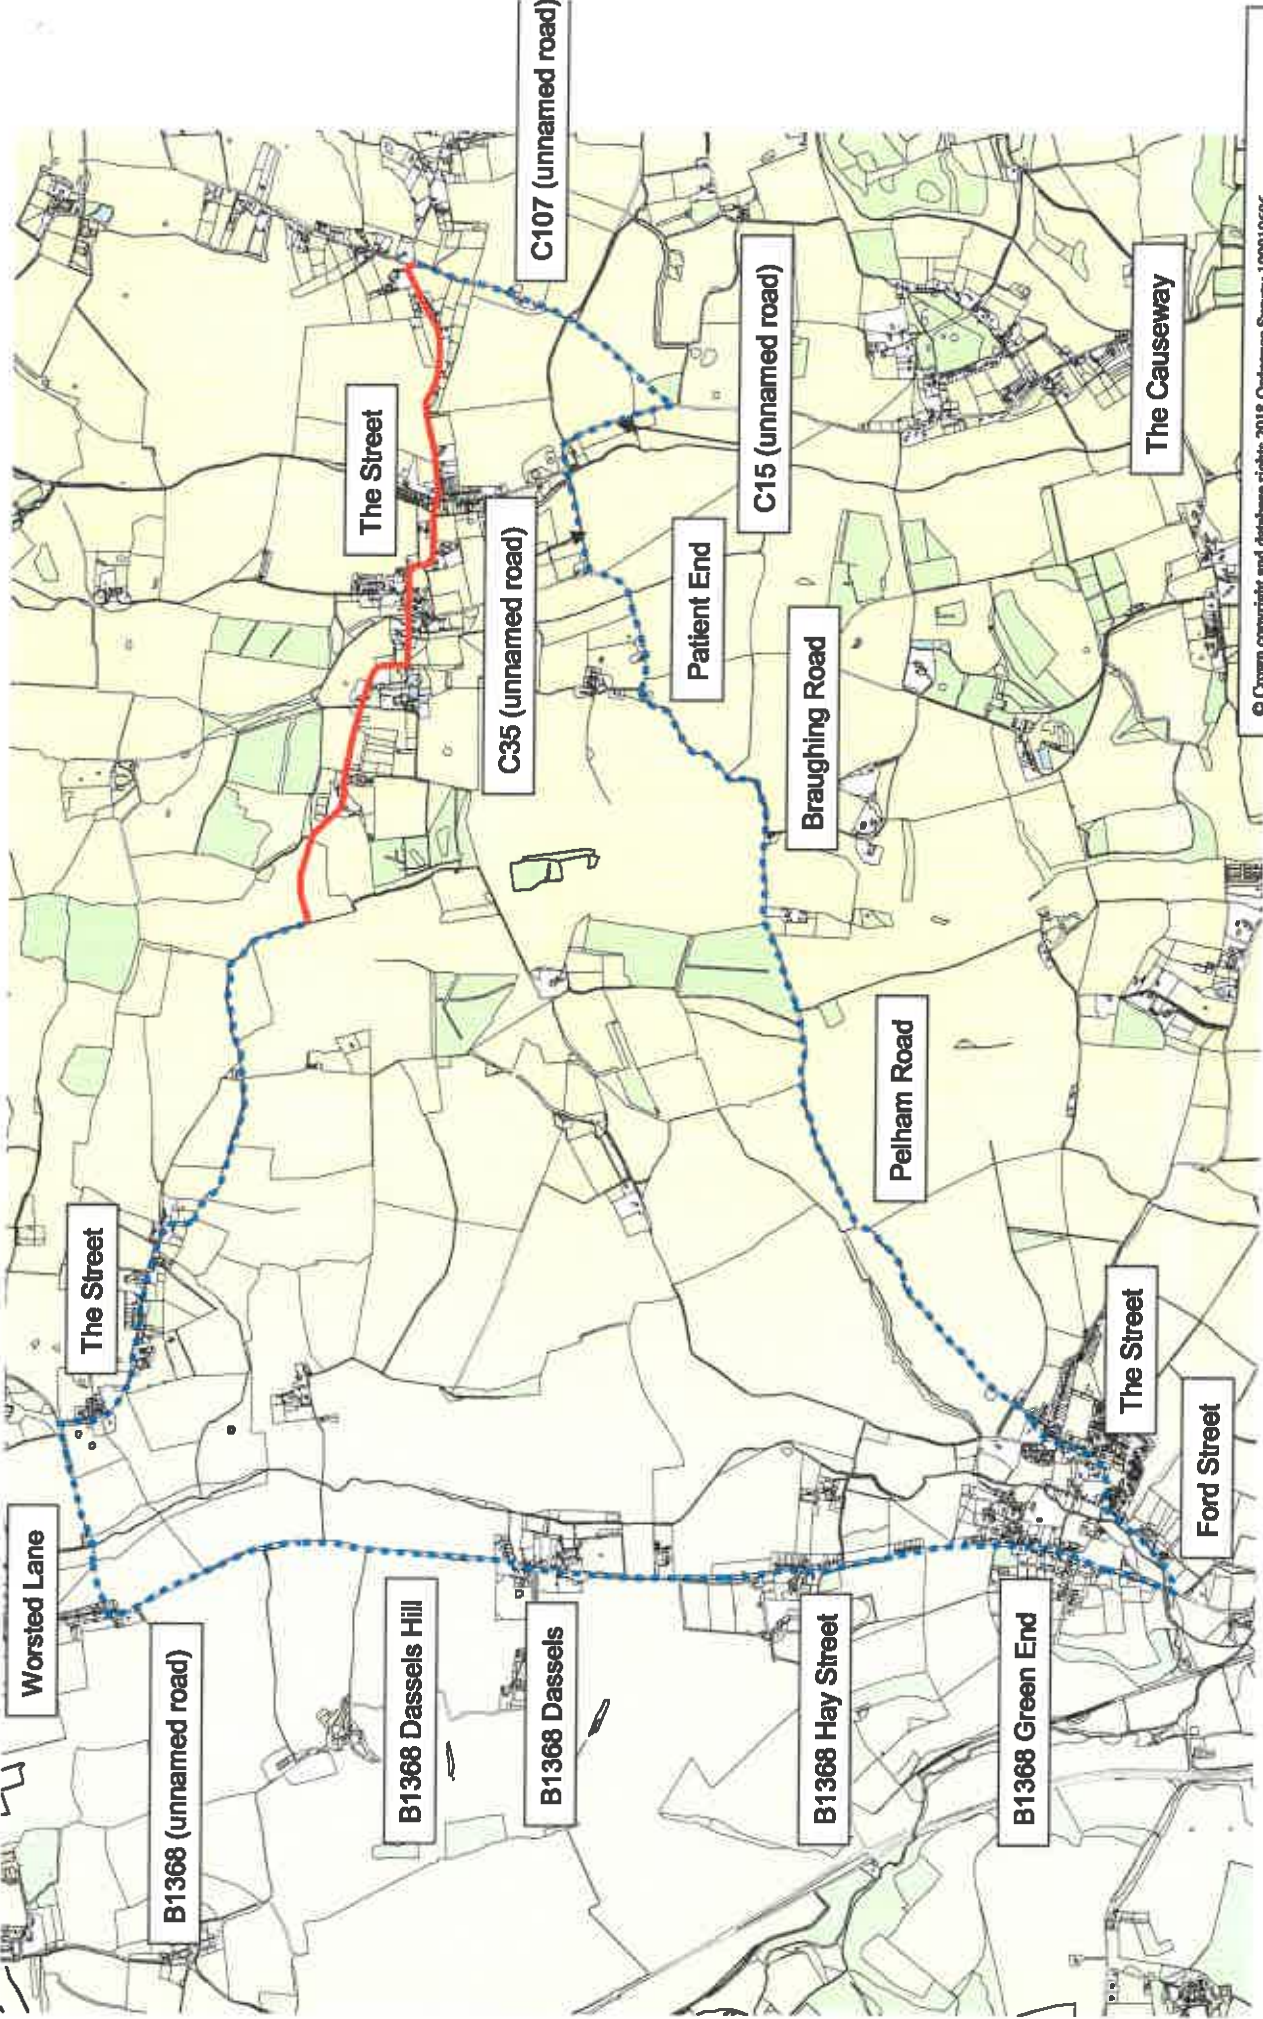

© Crown copyright and database rights 2018 Ordnance Survey 100019606
You are not permitted to copy, sub-licence, distribute or sell any of this data in third parties in any form. (This restriction may not apply to HCC and its licensed contractors, agents & partners.)