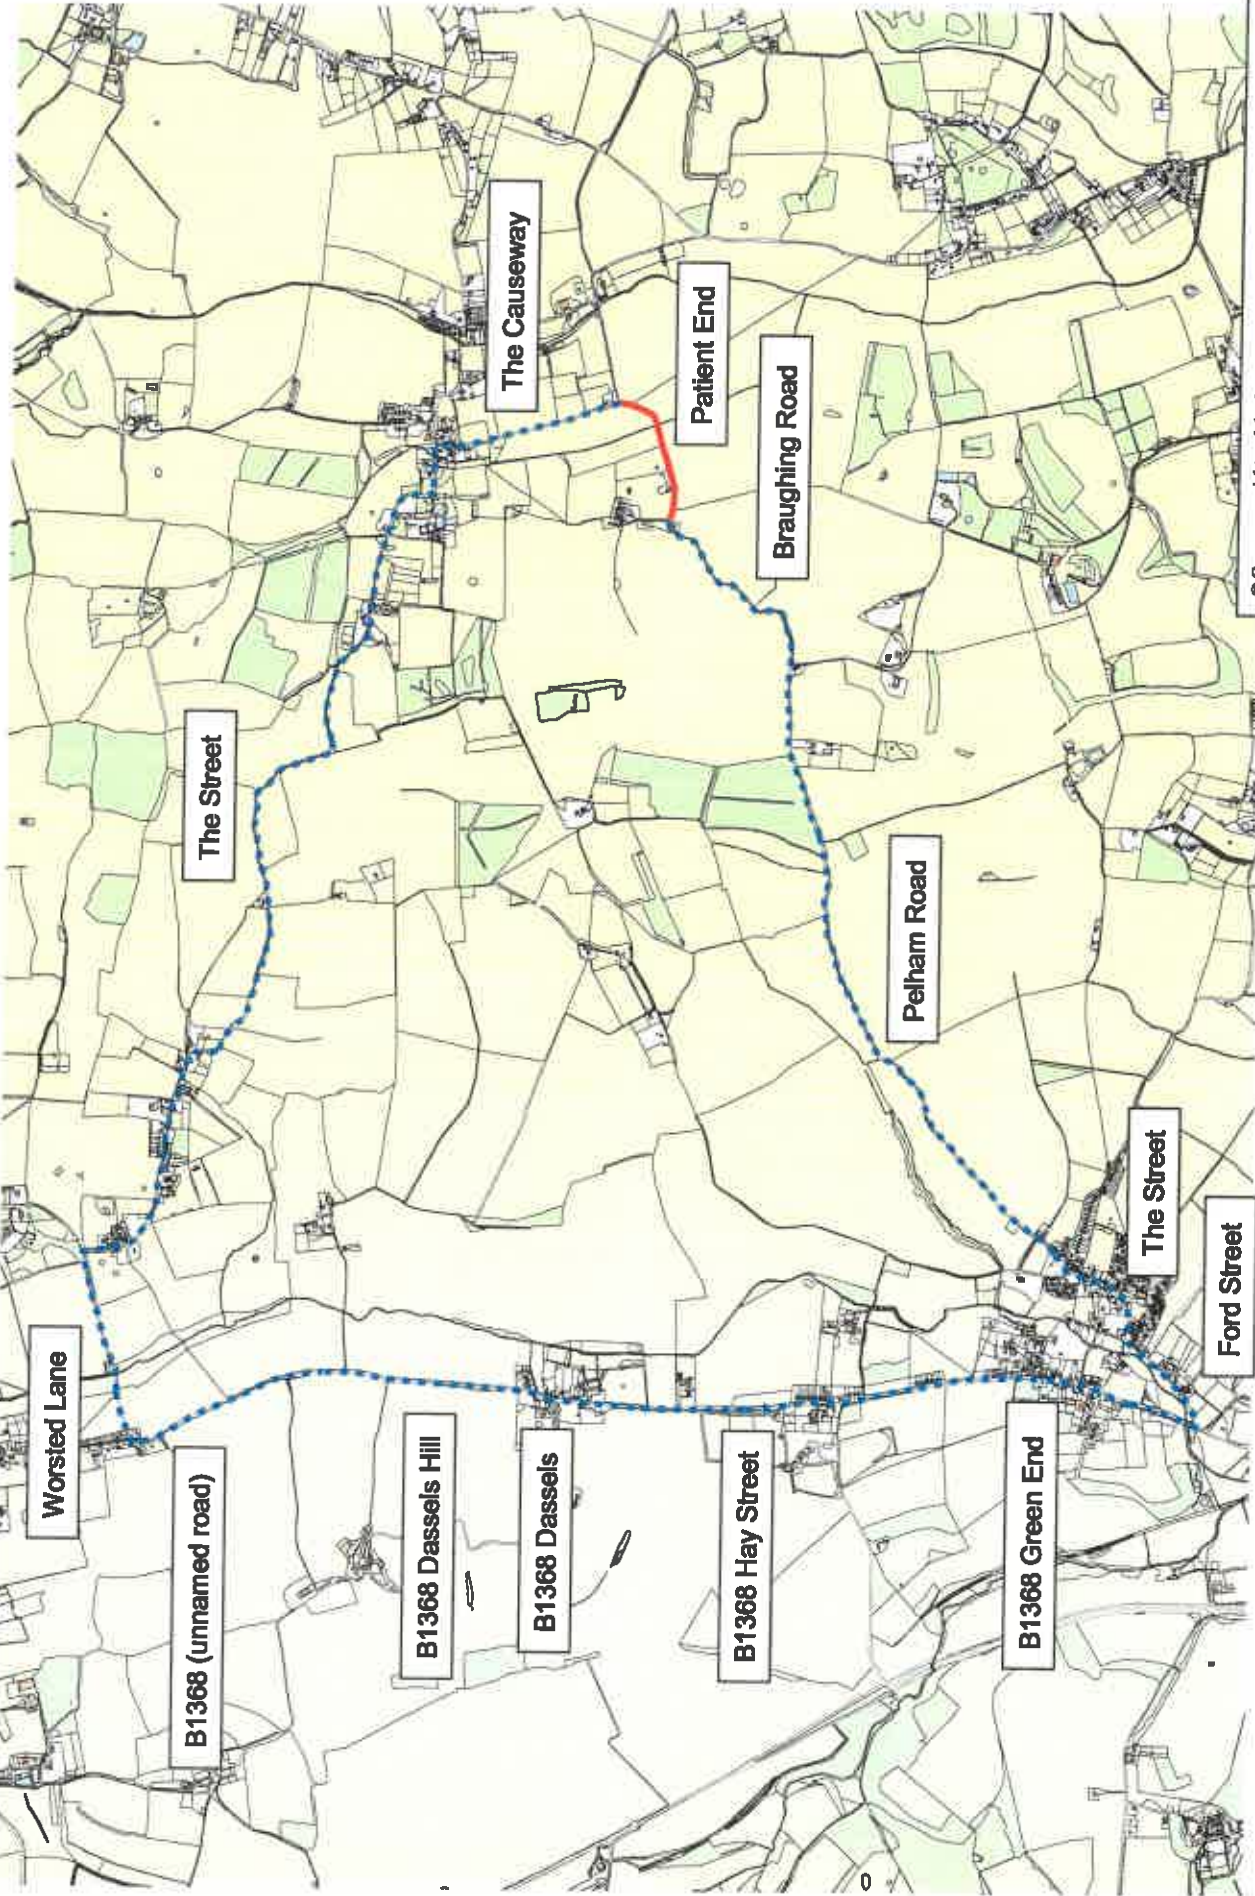

— Road Closure

--- Diversion

TEMPORARY TRAFFIC REGULATION ORDER

Patient End, Fumeux Pelham

© Crown copyright and database rights 2018 Ordnance Survey 100019606
You are not permitted to copy, sub-licence, distribute or sell any of this data to third parties in any form. (This restriction may not apply to HCC and its licensed contractors, agents & partners.)