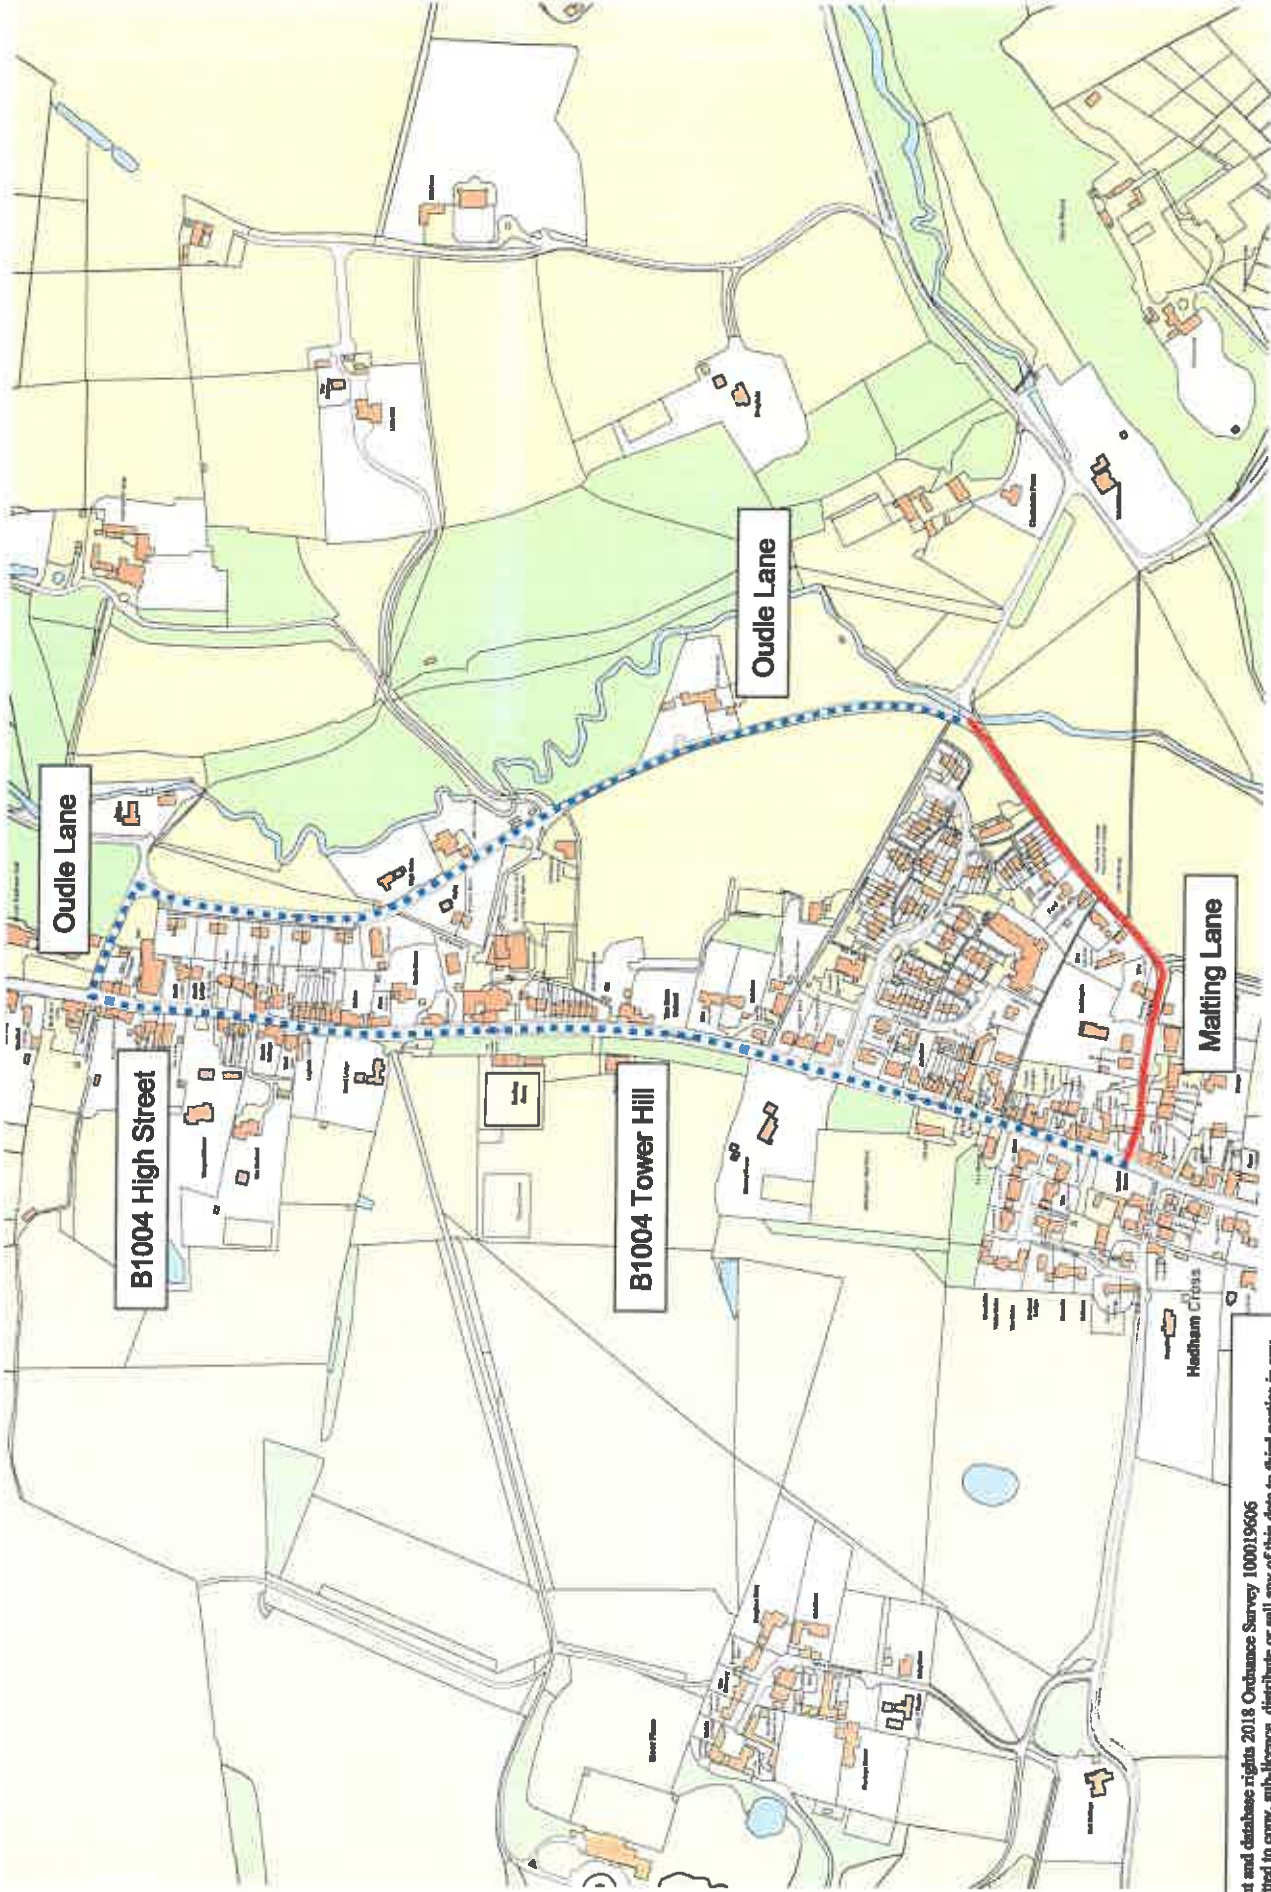

© Crown copyright and database rights 2018 Ordnance Survey 100019606
You are not permitted to copy, sub-license, distribute or sell any of this data to third parties in any form. (This restriction may not apply to HCC and its licensed contractors, agents & partners.)

— Road Closure

--- Diversion

TEMPORARY TRAFFIC REGULATION ORDER

Malting Lane, Much Hadham